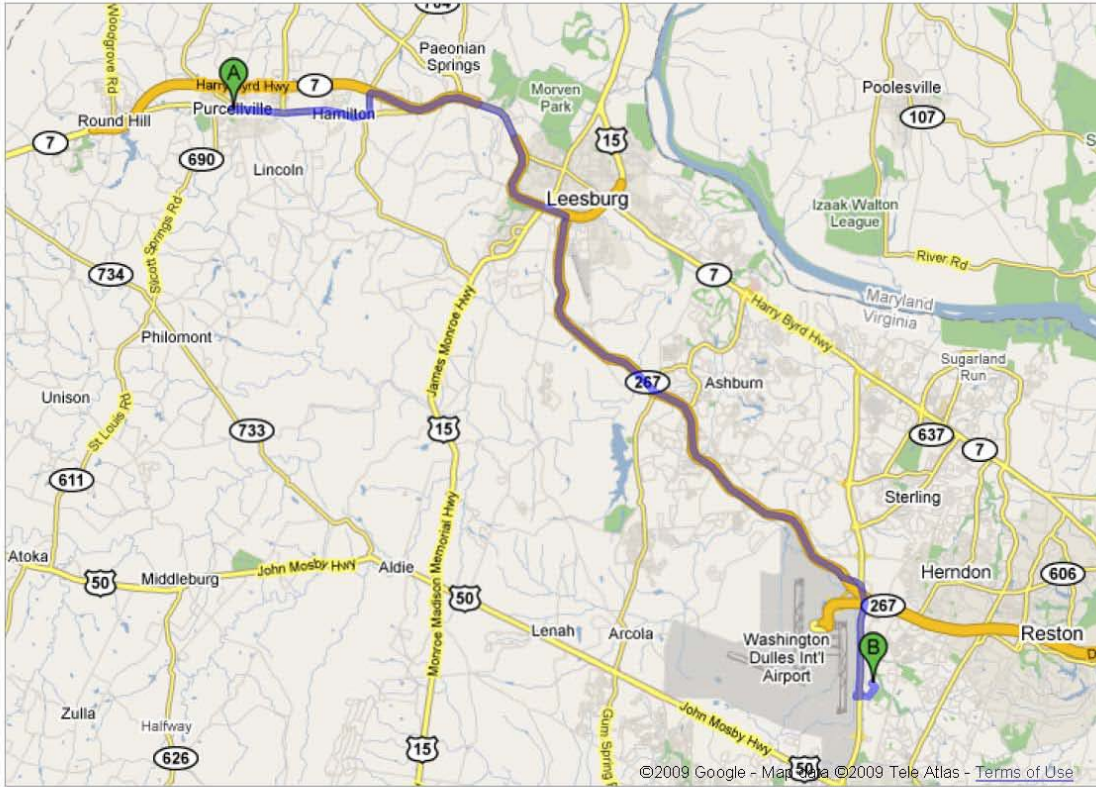

NOVA – Word of Grace Field

Driving directions to 13832 Redskin Dr, Herndon, VA 20171

27.5 mi – about 34 mins

Purcellville, VA

- | | |
|---|---------|
| 1. Head east on E Main St/VA-611/VA-7 Bus toward S 20th St/VA-611
Continue to follow VA-7 Bus | 3.4 mi |
| 2. Turn left at Hamilton Station Rd/VA-704 | 0.5 mi |
| 3. Merge onto VA-7 E via the ramp to Leesburg | 6.8 mi |
| 4. Take the exit toward Washington | 0.4 mi |
| 5. Merge onto VA-267 E
Partial toll road | 11.9 mi |
| 6. Take the VA-267 exit | 0.7 mi |
| 7. Keep right at the fork to continue toward VA-28 and merge onto VA-28 | 2.8 mi |
| 8. Exit onto McLearen Rd | 0.6 mi |
| 9. Turn left at Towerview Rd/Towerview Dr | 0.3 mi |
| 10. Turn left at Redskin Dr
Destination will be on the right | 0.1 mi |

13832 Redskin Dr
Herndon, VA 20171